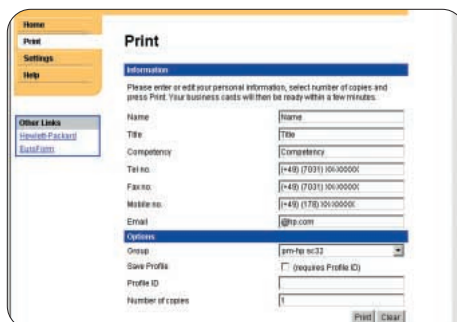

ordering information

- available for hp color LaserJet 3700, 4600, 5500 and 9500 printers

For further information please contact your local JetCAPS Partner at www.stethos.com - info@stethos.com

Some of the products mentioned in this brochure are developed by third-party companies – in most cases, in close co-operation with HP. The third-party company that provided the specifications and descriptions in this document, is responsible for the performance of these third-party products. All agreements, warranties or understandings take place between the respective vendors and the purchaser. All designations and product names are trademarks or registered trademarks of the respective company. This document is non-contractual. Specifications and descriptions of products can be modified at any time without prior notice. © Hewlett-Packard Company and EuroForm, Smørum, Denmark 2002 Design by B.O.L.A.Y. GmbH, Germany October 18, 2002/ds_bcard_printer