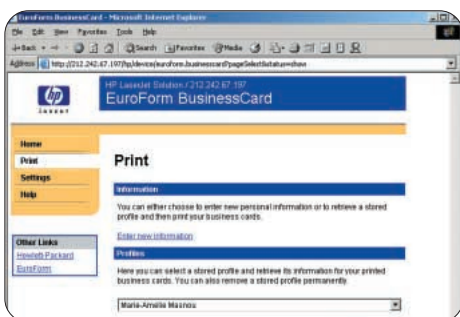

ordering information

- available for hp color LaserJet 3700, 4600, 5500 and 9500 printers

For further information please contact your local JetCAPS Partner at www.stethos.com - info@stethos.com

Some of the products mentioned in this brochure are developed by third-party companies – in most cases, in close co-operation with HP. The third-party company that provided the specifications and descriptions in this document, is responsible for the performance of these third-party products. All agreements, warranties or understandings take place between the respective vendors and the purchaser. All designations and product names are trademarks or registered trademarks of the respective company. This document is non-contractual. Specifications and descriptions of products can be modified at any time without prior notice. © Hewlett-Packard Company and EuroForm, Smørum, Denmark 2002 Design by B.O.L.A.Y. GmbH, Germany October 18, 2002/ds_bcard_printer